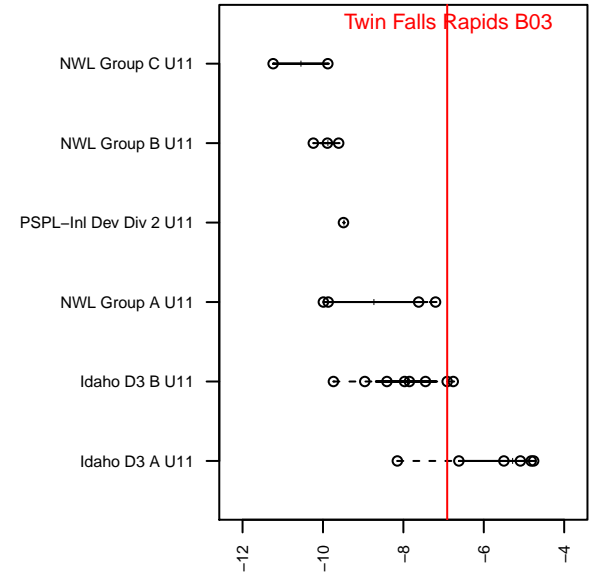

**attack and defense rating
relative to others at age
and all opponents in last 13 months**